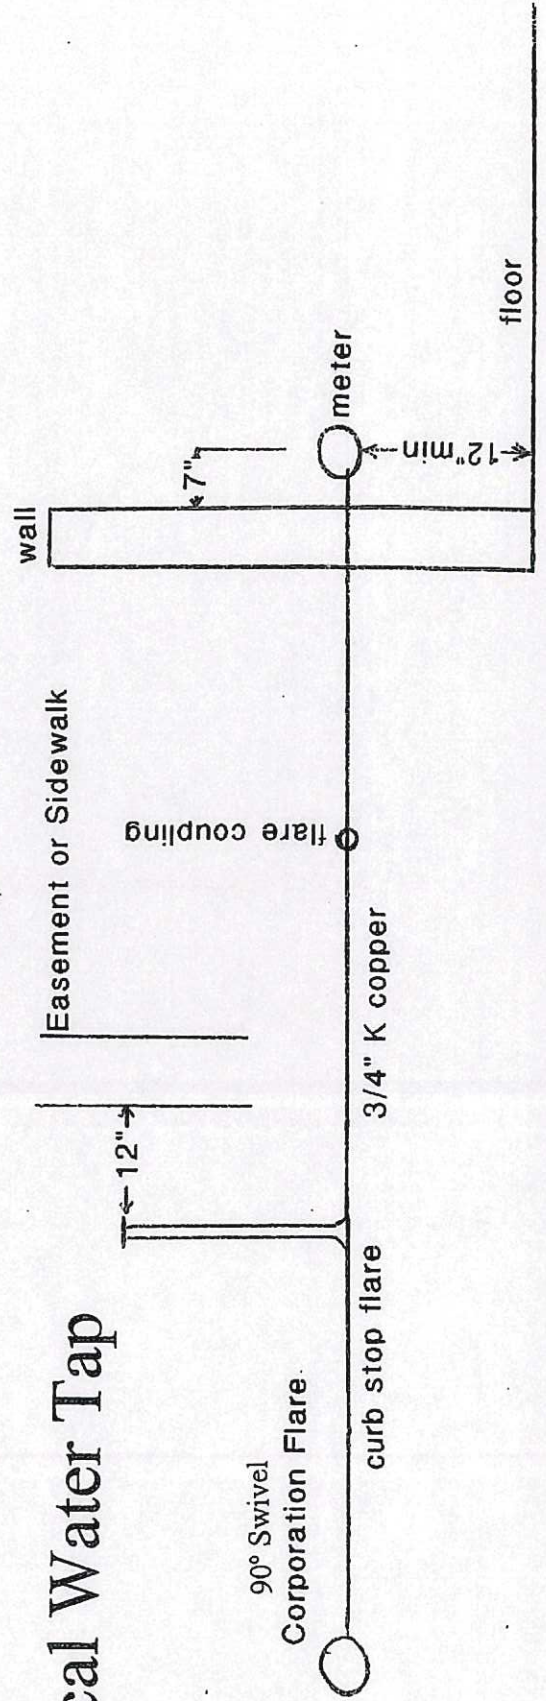

Typical Water Meter Installation

Large Meters:

4" Meter

Typical Water Tap

Typical Water Meter Installation

Large Meters:

3" Meter

Typical Water Tap

Typical Water Meter Installation

Large Meters:
2" Meter

Typical Water Tap

Typical Water Meter Installation

Large Meters:

1" Meter

Typical Water Tap