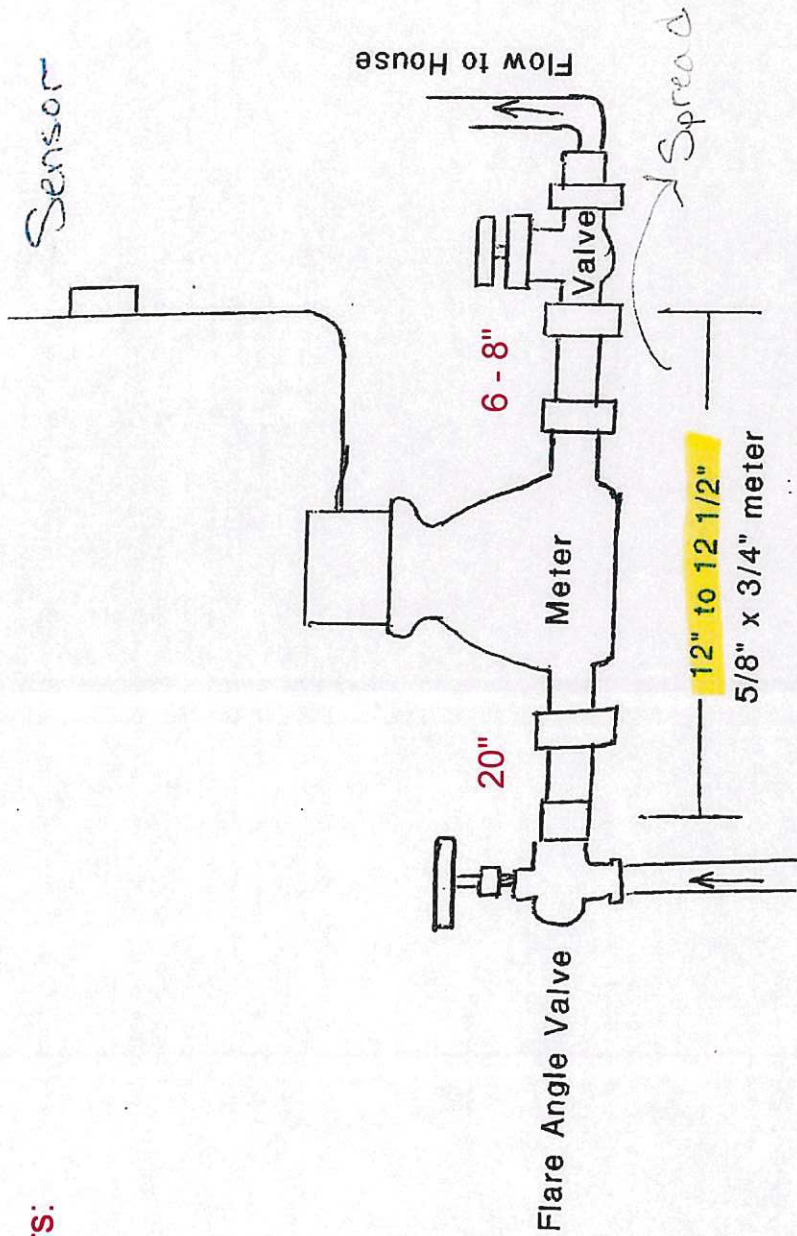

Typical Water Meter Installation

Large Meters:

4" Meter

Typical Water Tap

Typical Water Meter Installation

Large Meters:

3" Meter

Typical Water Tap

Typical Water Meter Installation

Large Meters:
2" Meter

Typical Water Tap

Typical Water Meter Installation

Large Meters:

1" Meter

Typical Water Tap