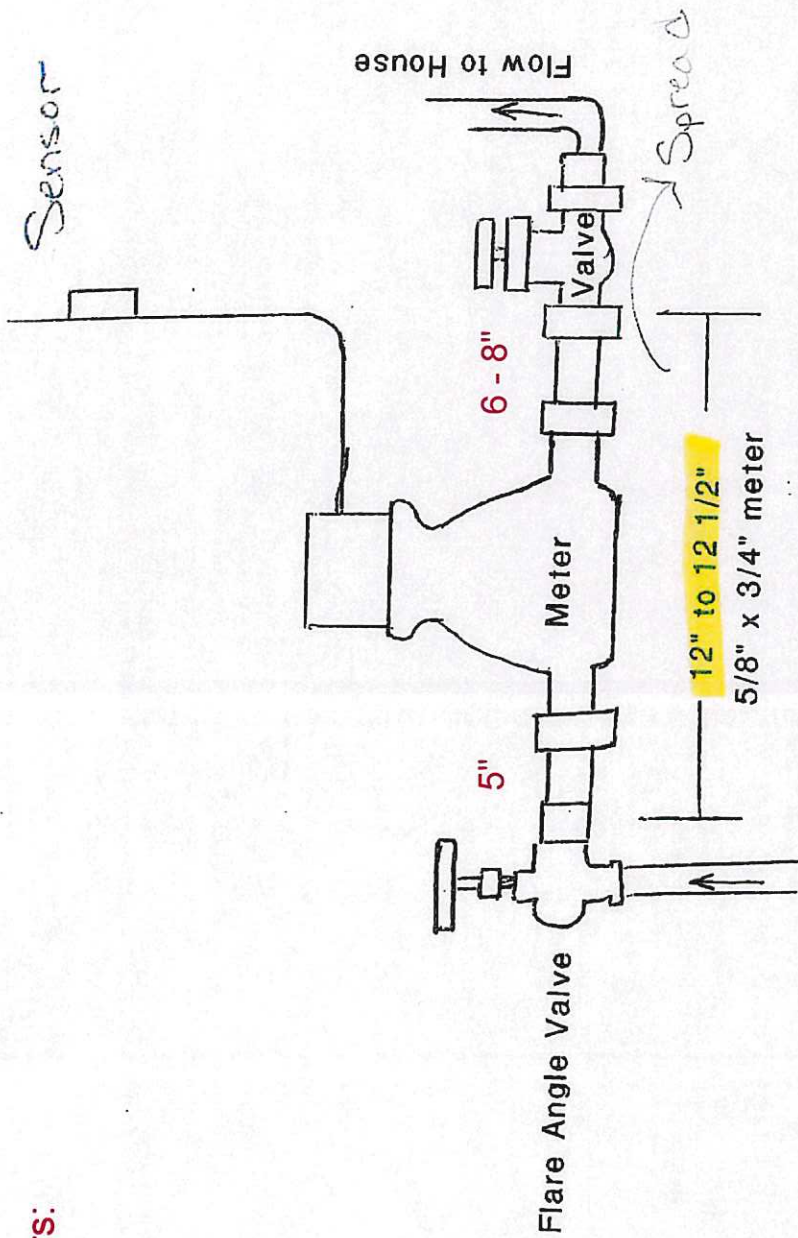

Typical Water Meter Installation

Large Meters:

4" Meter

Typical Water Tap

Typical Water Meter Installation

Large Meters:

3" Meter

Typical Water Tap

Typical Water Meter Installation

Large Meters:
2" Meter

Typical Water Tap

Typical Water Meter Installation

Large Meters:

1" Meter

Typical Water Tap