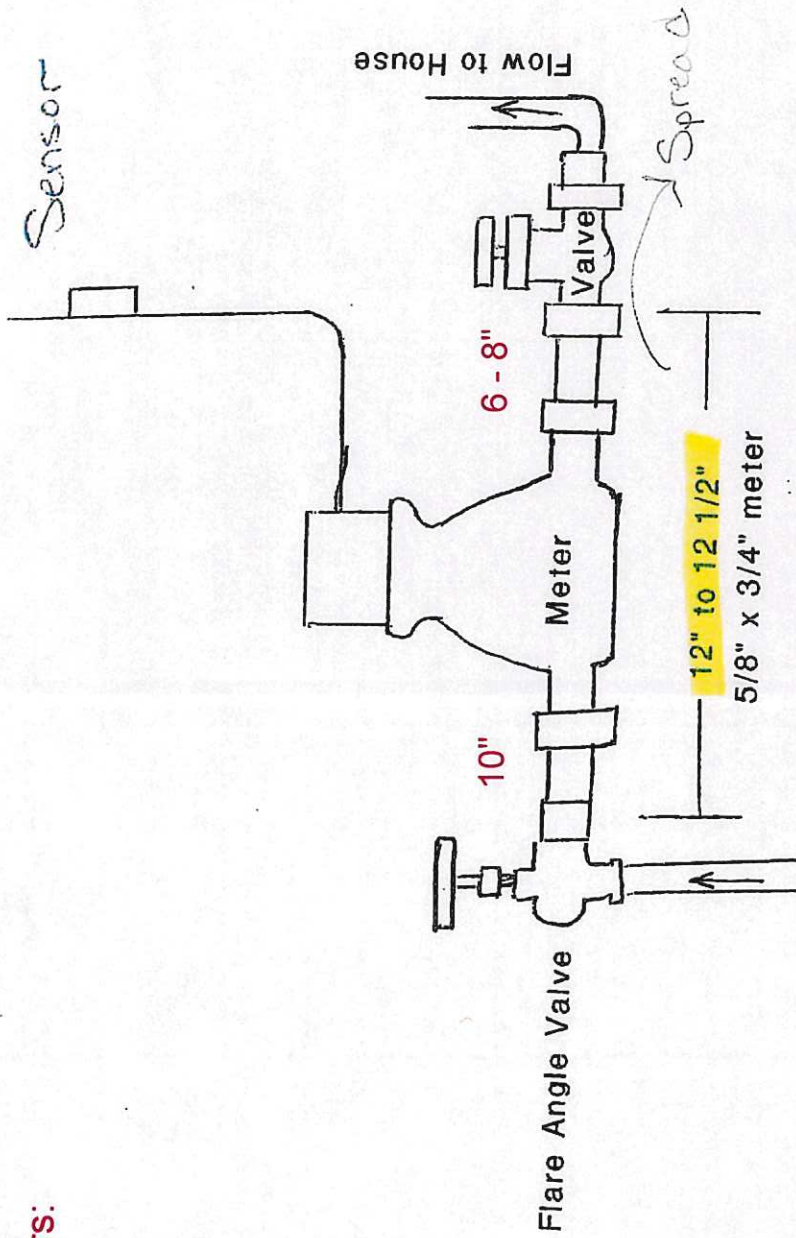

Typical Water Meter Installation

Large Meters:

4" Meter

Typical Water Tap

Typical Water Meter Installation

Large Meters:

3" Meter

Typical Water Tap

Typical Water Meter Installation

Large Meters:
2" Meter

Typical Water Tap

Typical Water Meter Installation

Large Meters:

1" Meter

Typical Water Tap