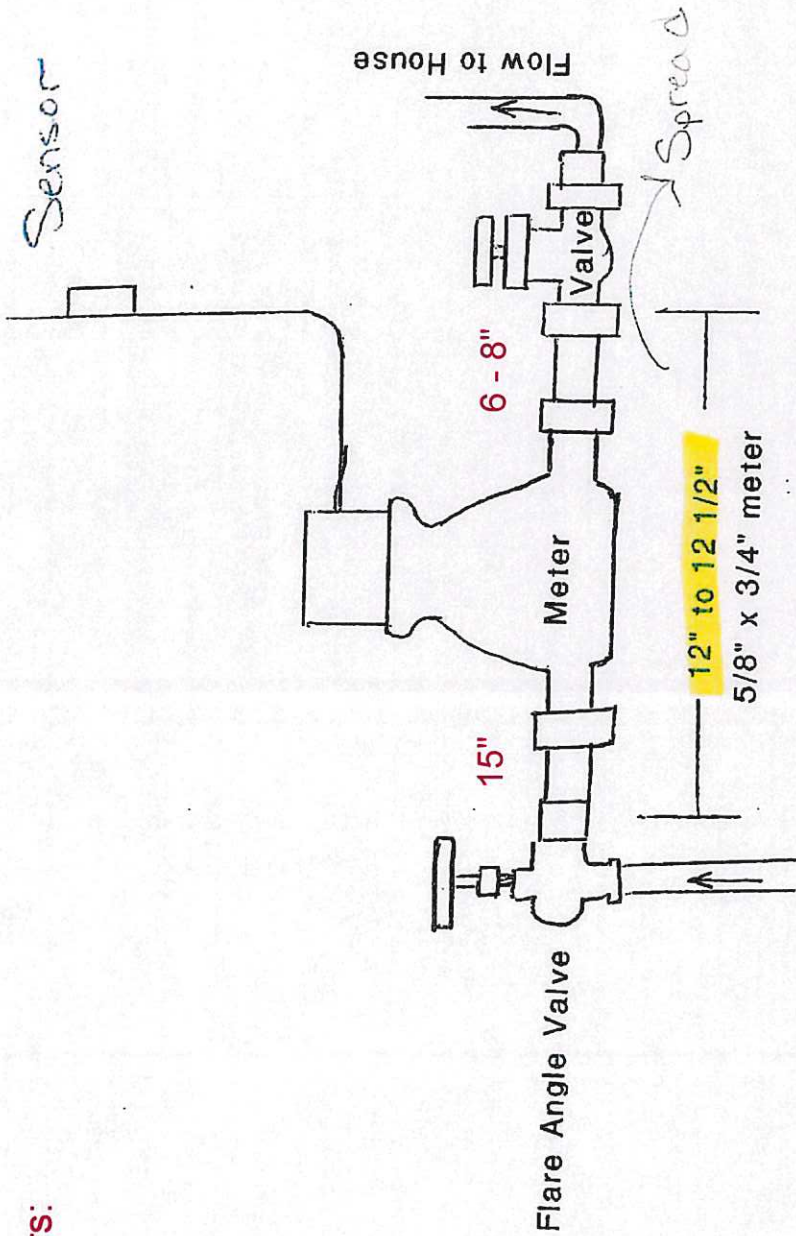

Typical Water Meter Installation

Large Meters:

4" Meter

Typical Water Tap

Typical Water Meter Installation

Large Meters:

3" Meter

Typical Water Tap

Typical Water Meter Installation

Large Meters:
2" Meter

Typical Water Tap

Typical Water Meter Installation

Large Meters:

1" Meter

Typical Water Tap