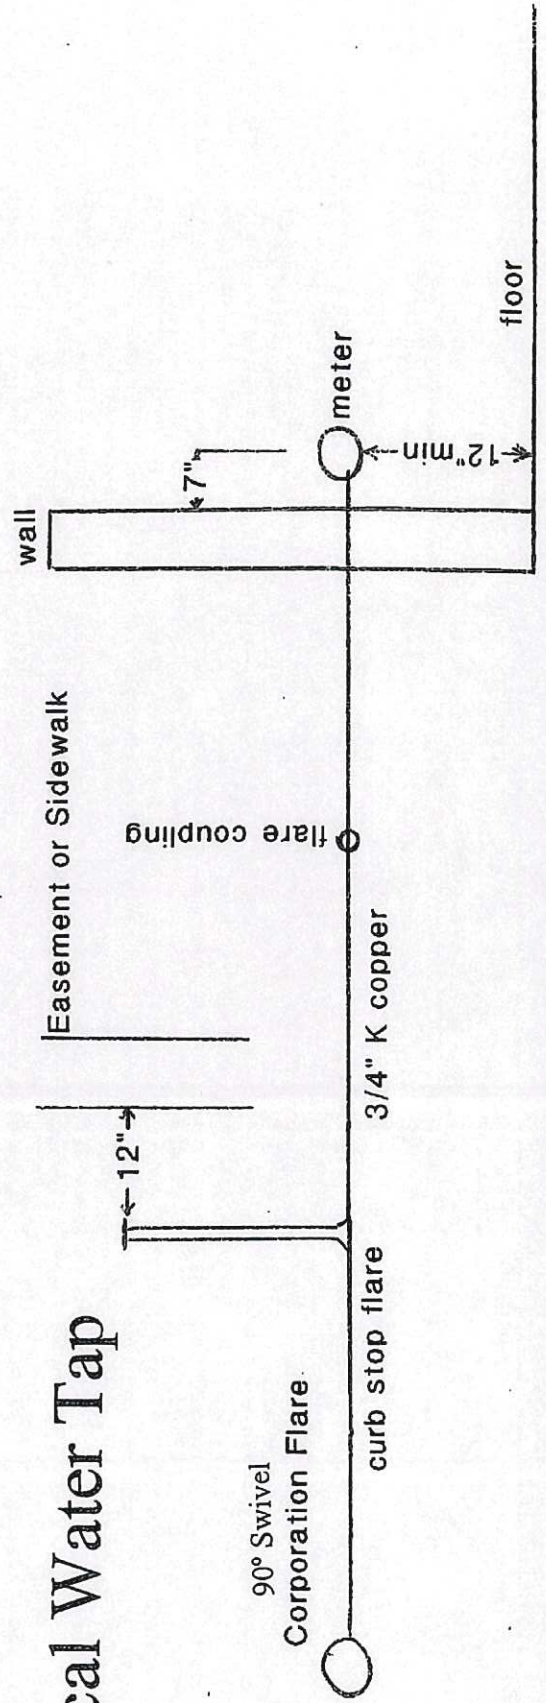

Typical Water Meter Installation

Large Meters:

4" Meter

Typical Water Tap

Typical Water Meter Installation

Large Meters:

3" Meter

Typical Water Tap

Typical Water Meter Installation

Large Meters:
2" Meter

Typical Water Tap

Typical Water Meter Installation

Large Meters:

1" Meter

Typical Water Tap