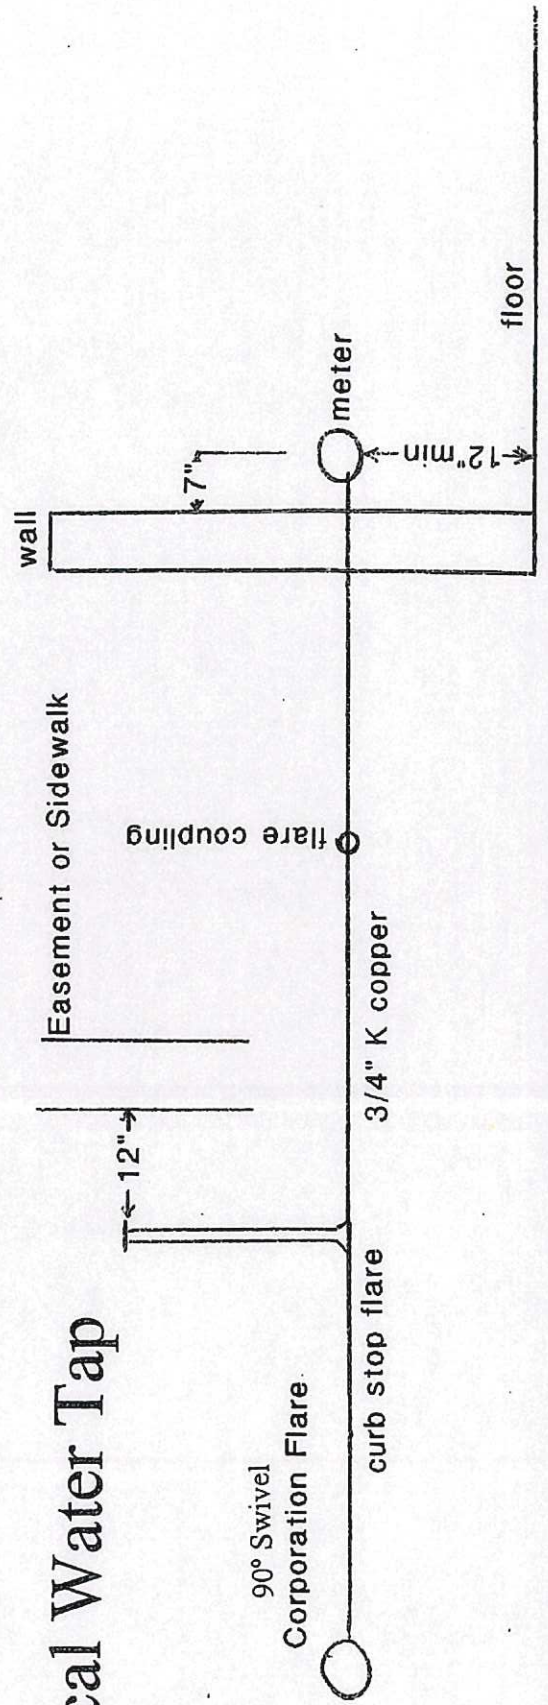

Typical Water Meter Installation

Large Meters:

4" Meter

Typical Water Tap

Typical Water Meter Installation

Large Meters:

3" Meter

Typical Water Tap

Typical Water Meter Installation

Large Meters:
2" Meter

Typical Water Tap

Typical Water Meter Installation

Large Meters:

1" Meter

Typical Water Tap